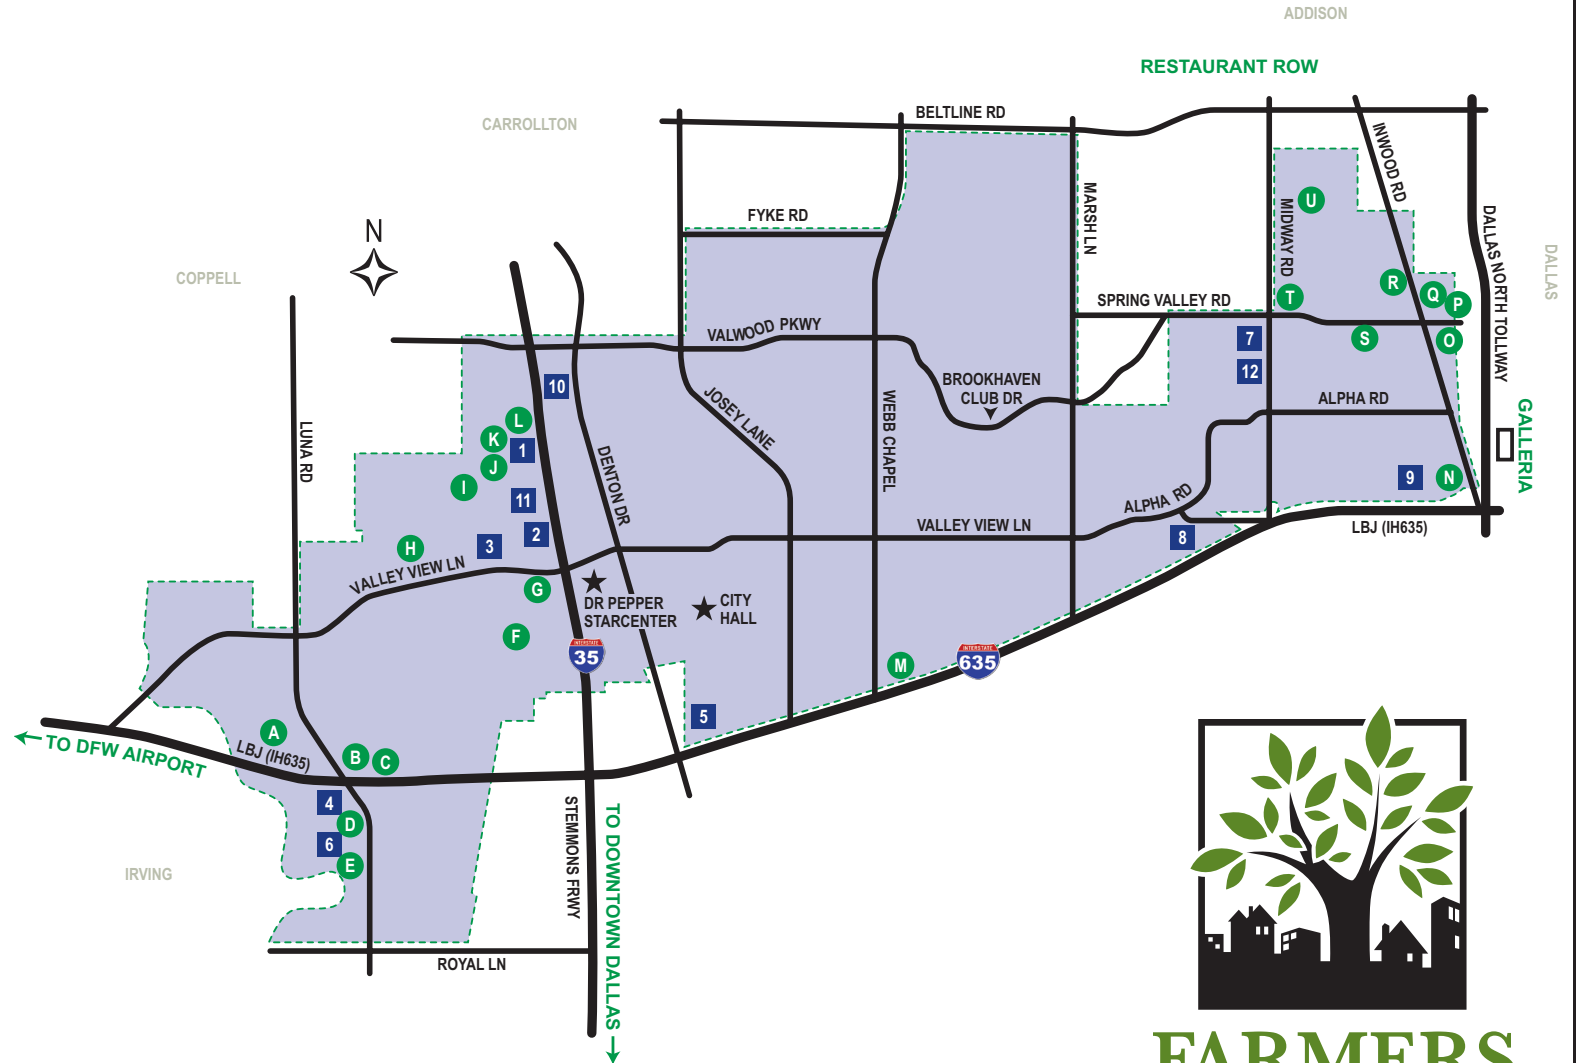

HOTELS

1. America's Best Value Inn & Suites
2. La Quinta Inn Farmers Branch
3. Econo Lodge Dallas Airport North
4. Omni Dallas Hotel Park West
5. Holiday Inn Select North Dallas
6. DoubleTree Club Dallas Farmers Branch
7. Fairfield Inn by Marriott Dallas North
8. DoubleTree Hotel Dallas Near the Galleria
9. Wyndham Dallas North
10. Comfort Inn North Dallas
11. Days Inn North Dallas
12. StudioPLUS Farmers Branch

TOP 20 EMPLOYERS

- A. IBM
- B. Celanese
- C. Telvista
- D. i2 Technologies
- E. Hagger
- F. Stanley Tools
- G. Monitronics
- H. AT&T
- I. Glazer's
- J. IBM
- K. TD Industries
- L. Essilor
- M. RHD Memorial Hospital
- N. Occidental Petroleum
- O. Coca Cola
- P. JP Morgan
- Q. Fannie Mae
- R. Tuesday Morning
- S. Quebecor Printing
- T. Geico
- U. Dallas Semiconductor

CITY OF FARMERS BRANCH

FARMERS BRANCH

972-919-2510 · WWW.FARMERSBRANCH.INFO